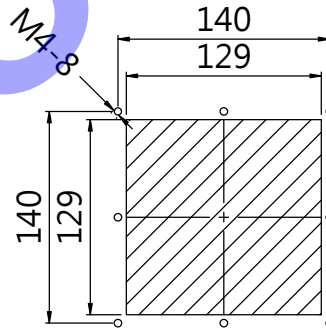

REVISION			
Rev.	Description	Date	Approval
-	-	-	-

Panel cutout
開孔尺寸圖

Notes:

1. Installation 開孔尺寸(mm): 129x129 mm²
2. Effective wind rate 有效風量: 28 m³/min
3. Max. wind speed 最大風速: 2.0 m³/sec
4. Collection coefficient 集塵效率: 85% max.
5. Temperature range 使用溫度: -10 °C ~ +80 °C
6. Materials 材質: ABS resin, UL94-HB
7. Protection degree: IP-54防護等級
8. Apply to fan size 適用風扇尺寸: 120x120 mm²
9. Inner filter: Non-woven fabric 不織布

洋健企業
2022.03.03
工程部

批准
2022.03.03
洋健企業

		DIMENSIONS ARE IN MILLIMETER		NAME	DATE	Model NO.	
		TOLERANCES:		DRAWN	Neafa	2013/6/21	MU-04
		FRACTIONAL ±		CHECKED			Card NO.
		ANGULAR: MACH ± BEND ±		ENG APPR.			HC-809
		TWO PLACE DECIMAL ±		MFG APPR.			PART NO.
		THREE PLACE DECIMAL ±		Q.A.			AB-6009-0
		MATERIAL		PART NAME			
		FINISH		Louvered Filter			
NEXT ASSY	USED ON	APPLICATION		SOLON		SIZE	DWG. NO.
		DO NOT SCALE DRAWING				A	AB-6009-0
						SCALE:1:5	WEIGHT:
						SHEET 1 OF 1	