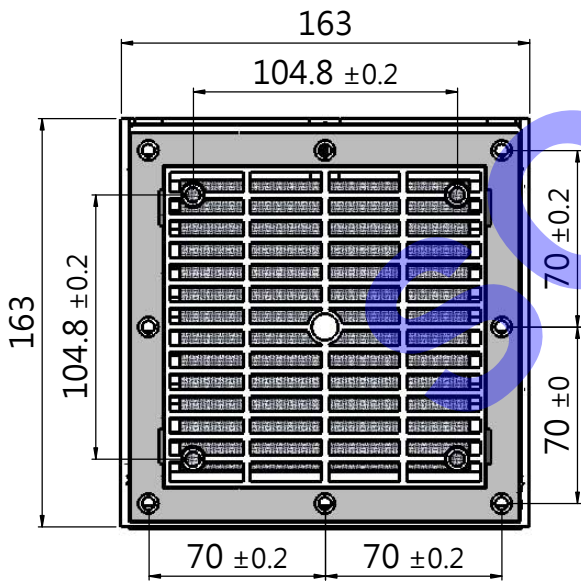

REVISION			
Rev.	Description	Date	Approval
-	-	-	-

Panel cutout
開孔尺寸圖

Notes:

1. Installation 開孔尺寸(mm): 129x129 mm²
2. Effective wind rate 有效風量: 28 m³/min
3. Max. wind speed 最大風速: 2.0 m³/sec
4. Collection coefficient 集塵效率: 85% max.
5. Temperature range 使用溫度: -10 °C ~ +80 °C
6. Materials 材質: ABS resin, UL94-HB
7. Protection degree: IP-54防護等級
8. Apply to fan size 適用風扇尺寸: 120x120 mm²
9. Inner filter: Non-woven fabric 不織布

洋健企業
2022.03.03
工程部

批准
2022.03.03
洋健企業

		DIMENSIONS ARE IN MILLIMETER		NAME	DATE	Model NO.	
		TOLERANCES:		DRAWN	Neafa	2013/6/21	MU-04
		FRACTIONAL ±		CHECKED			Card NO.
		ANGULAR: MACH ± BEND ±		ENG APPR.			HC-809
		TWO PLACE DECIMAL ±		MFG APPR.			PART NO.
		THREE PLACE DECIMAL ±		Q.A.			AB-6009-0
		MATERIAL		PART NAME			
		FINISH		Louvered Filter			
NEXT ASSY	USED ON	APPLICATION		SOLON		SIZE	DWG. NO.
		DO NOT SCALE DRAWING				A	AB-6009-0
						SCALE:1:5	WEIGHT:
						SHEET 1 OF 1	