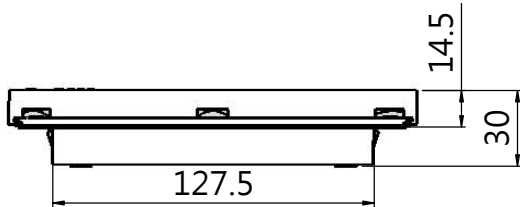

REVISION			
Rev.	Description	Date	Approval
-	-	-	-

Panel cutout
開孔尺寸圖

Notes:

1. Installation 開孔尺寸(mm): 129x129 mm²
2. Effective wind rate 有效風量: 28 m³/min
3. Max. wind speed 最大風速: 2.0 m³/sec
4. Collection coefficient 集塵效率: 85% max.
5. Temperature range 使用溫度: -10 °C ~ +80 °C
6. Materials 材質: ABS resin, UL94-HB
7. Protection degree: IP-54防護等級
8. Apply to fan size 適用風扇尺寸: 120x120 mm²
9. Inner filter: Non-woven fabric 不織布

洋健企業
2022.03.03
工程部

批准
2022.03.03
洋健企業

		DIMENSIONS ARE IN MILLIMETER		NAME	DATE	Model NO.	
		TOLERANCES:		DRAWN	Neafa	2013/6/21	MU-04
		FRACTIONAL ±		CHECKED			Card NO.
		ANGULAR: MACH ± BEND ±		ENG APPR.			HC-809
		TWO PLACE DECIMAL ±		MFG APPR.			PART NO.
		THREE PLACE DECIMAL ±		Q.A.			AB-6009-0
		MATERIAL		PART NAME			
		FINISH		Louvered Filter			
NEXT ASSY	USED ON	APPLICATION		SOLON		SIZE	DWG. NO.
		DO NOT SCALE DRAWING				A	AB-6009-0
						SCALE:1:5	WEIGHT:
						SHEET 1 OF 1	